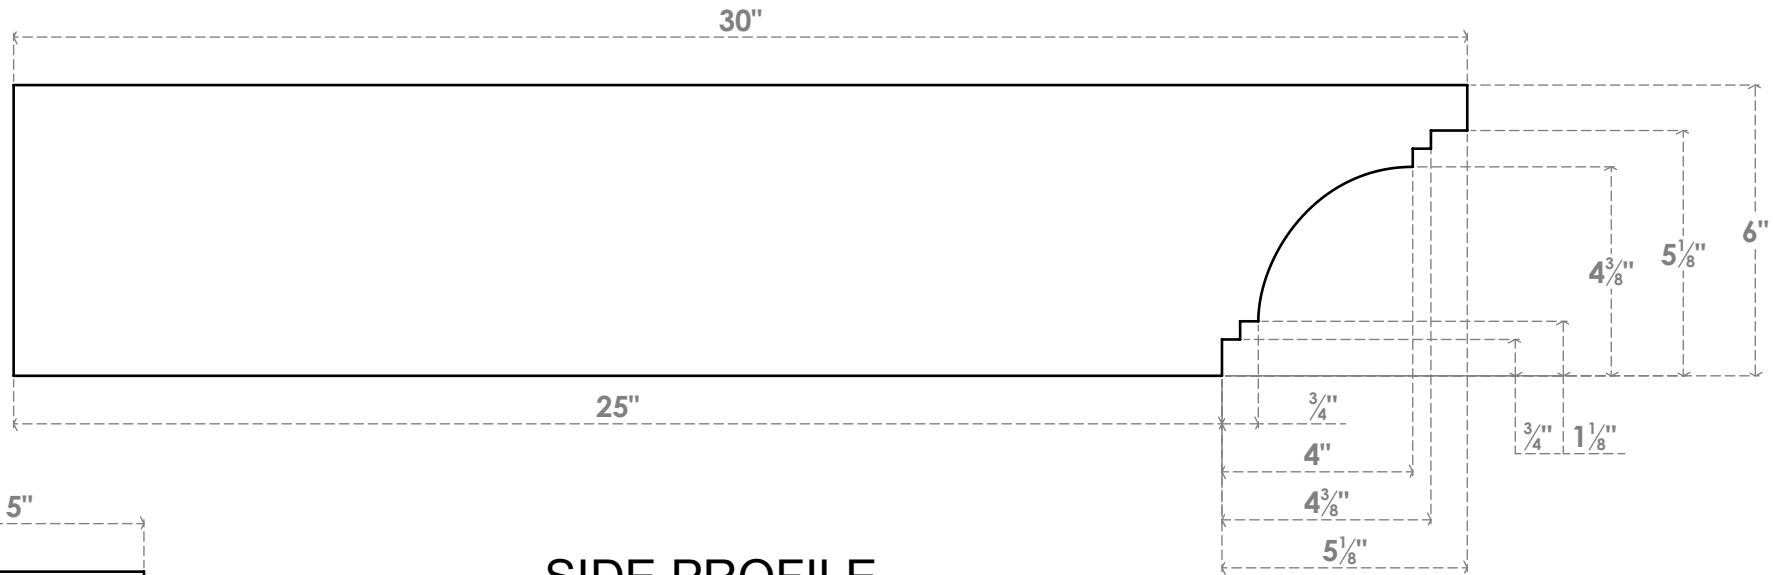

# RFTP05X06X30PEC

5"W X 6"H X 30"L PESCADERO ARCHITECTURAL GRADE PVC RAFTER TAIL

EKENA MILLWORK  
 2300 WEST MAIN ST.  
 CLARKSVILLE, TX 75426  
 TOLL FREE: 866-607-0453  
 WWW.EKENAMILLWORK.COM