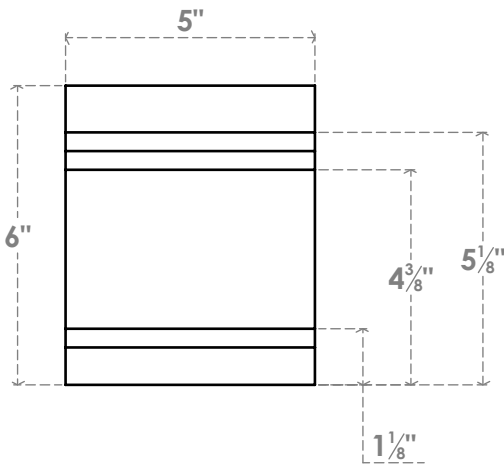

# RFTP05X06X30PEC

5"W X 6"H X 30"L PESCADERO ARCHITECTURAL GRADE PVC RAFTER TAIL

EKENA MILLWORK  
 2300 WEST MAIN ST.  
 CLARKSVILLE, TX 75426  
 TOLL FREE: 866-607-0453  
 WWW.EKENAMILLWORK.COM

### NOTES

1. INSTALLATION TO BE COMPLETED IN ACCORDANCE WITH MANUFACTURER'S SPECIFICATIONS.
2. DRAWING MAY NOT BE TO SCALE
3. THIS DRAWING IS INTENDED FOR DESIGN AND PLANNING PURPOSES ONLY.
4. ALL INFORMATION CONTAINED HEREIN WAS CURRENT AT THE TIME OF DEVELOPMENT BUT MUST BE REVIEWED AND APPROVED BY THE PRODUCT MANUFACTURER TO BE CONSIDERED ACCURATE.
5. ARCHITECTURAL GRADE PVC PRODUCTS ARE MADE FROM EXPANDED CELLULAR PVC AND COME NATURALLY WHITE BUT MAY BE PAINTED